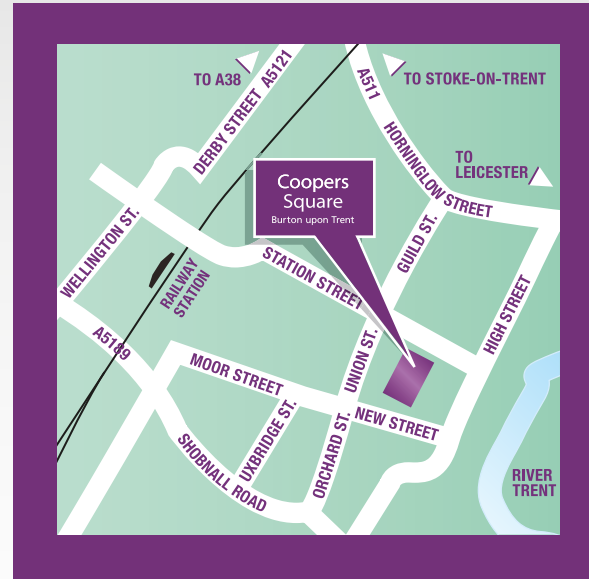

WELCOME TO COOPERS SQUARE

DISABLED PARKING

Spaces are available in the central area of the ground floor and roof top car parks.

TOILETS

Located next to Timpson (unit 45) on Swan Walk.

BABY CHANGING ROOM, DISABLED TOILETS

Located next to Timpson (unit 45) on Swan Walk.

BREASTFEEDING FACILITIES

Located in M&S (unit 13).

CASH MACHINES

Located at St Modwens Walk entrance and NM Money (unit 54c).

CUSTOMER SERVICE

Coopers Square aims to provide you with a safe shopping and working environment. Our friendly team can help with everything from finding the store you are looking for, to locating lost property.

WHERE TO FIND US

CAR PARKING

The Coopers Square roof top car park provides clean and well-lit spaces for 200 cars, with easy access to the shopping centre via lift and stairwell. The car park is accessible via New Street. Coopers Square has a number plate recognition system in place, to allow you to shop for as long as you want without the worry of your ticket running out.

Monday to Saturday 7.30am - 7.30pm

1 - 2 hours	£1.00
2 - 4 hours	£2.50
All day	£5.00

Sundays 7.30am - 7.30pm

All day	£1.50

CUSTOMER SERVICE

For full centre information visit our website.

cooperssquare.co.uk

Tel: 01283 536906

Coopers Square

Burton upon Trent

MEET, SHOP, ENJOY

store guide

Over 60 stores including Next, H&M, Primark, M&S, JD, Boots, New Look and River Island

Monday—Saturday 8am—6pm

Sunday 10am—4.30pm

Individual store opening times may vary.

cooperssquare.co.uk

SHOP OUR STUDENT OFFERS!

Enjoy these fantastic student offers all year round at Coopers Square. From fashion and phones, to bags and burgers, you can get all your essentials for less!

cooperssquare.co.uk

next

RIVER ISLAND

smiggle

M&S

PANDORA

cooperssquare.co.uk

© NEXT