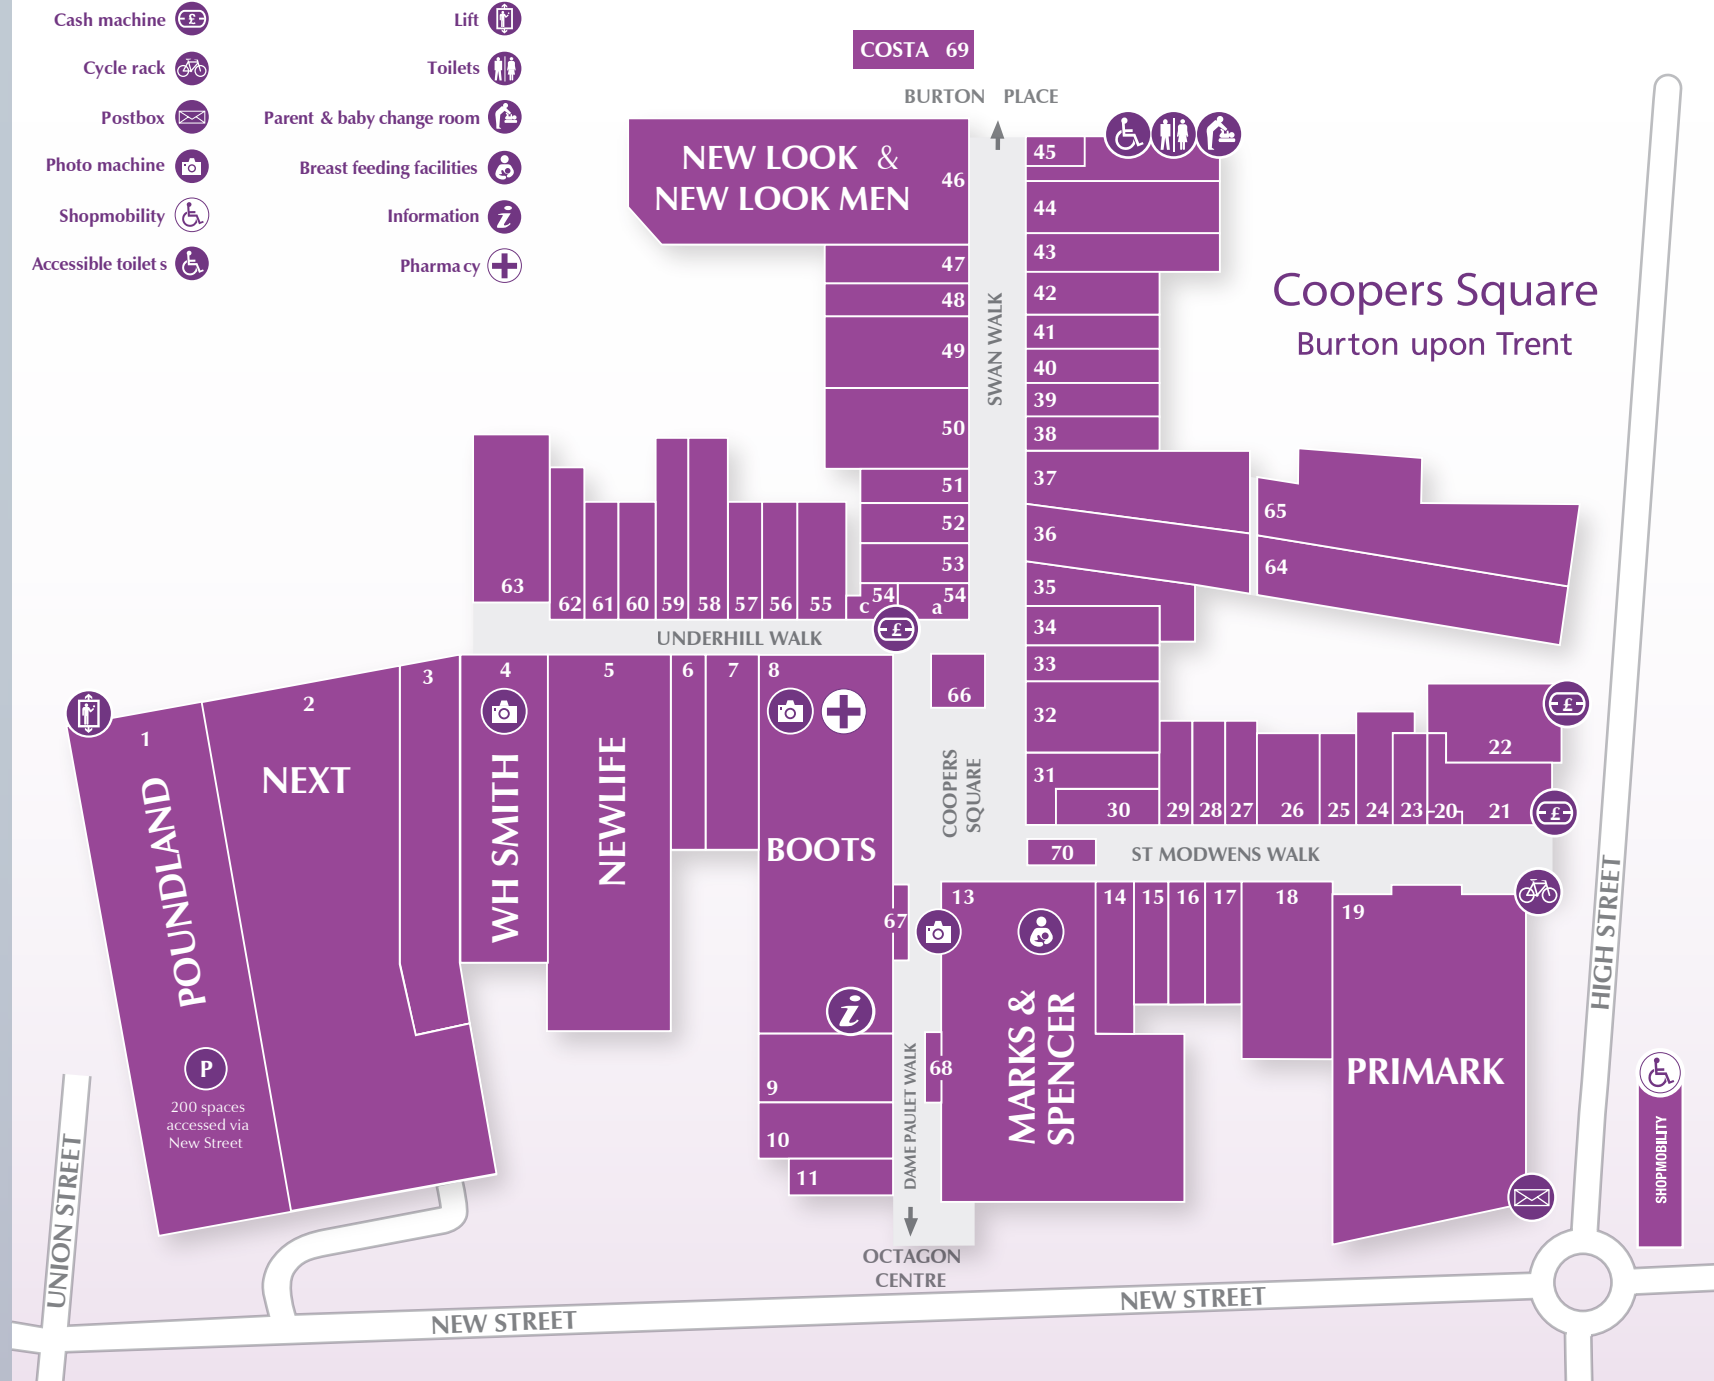

STORE LISTINGS

Major Stores

- 13 Marks & Spencer
- 19 Primark

Banks & Foreign Exchange

- 54c NM Money
- 21 Halifax
- 22 Santander

Books, Stationery & News

- 29 Smiggle
- 37 Waterstones
- 4 WH Smith

Cards

- 26 A Write Card
- 60 Card Factory
- 35 Clinton Cards

Childrenswear

- 13 Marks & Spencer
- 2 Next
- 19 Primark

Communications

- 38 EE
- 53 O2
- 57 Three
- 61 Vodafone

Eating & Drinking

- 34 Greggs
- 13 Marks & Spencer
- 14 Muffin Break
- 56 Grape Tree
- 66 Caffe Centro

Fashion

- 43 CharlieBrown's Menswear
- 32 JD Sports
- 13 Marks & Spencer
- 42 Cavani
- 46 New Look
- 2 Next
- 19 Primark
- 25 Remona
- 50 River Island
- 37 Select
- 18 You Know Who's

Fashion Accessories

- 59 Bags 4U
- 28 Claire's
- 9 Clarks
- 39 Start and Tremayne

Hairdressing

- 17 Supercuts

Health & Beauty

- 44 Bodycare
- 8 Boots
- 48 Sapphire & Beauty
- 58 Holland & Barrett
- 51 Yankee Candles
- 63 Superdrug
- 67 The Fragrance Shop

Jewellery

- 28 Claire's
- 30 Ernest Jones
- 54a Pandora
- 20 The Watch Hospital
- 41 Warren James

Opticians

- 15 Boots Opticians
- 55 Vision Express

Specialist Shops & Services

- 52 The E-Cig & CBD Store
- 3 Pound Stretcher
- 29 Smiggle
- 68 The Key Shop
- 20 The Watch Hospital
- 45 Timpson
- 5 New Life
- 7 Poundland

Sports & Outdoor Leisure

- 32 JD Sports
- 16 Go Outdoors

- Cash machine
- Cycle rack
- Postbox
- Photo machine
- Shopmobility
- Accessible toilet s
- Lift
- Toilets
- Parent & baby change room
- Breast feeding facilities
- Information
- Pharmacy

Coopers Square
Burton upon Trent

SHOPMOBILITY