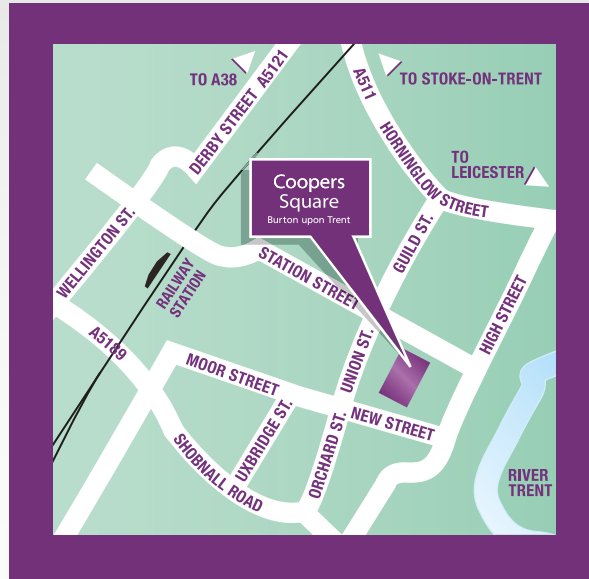

WHERE TO FIND US

CAR PARKING

The Coopers Square roof top car park provides clean and well-lit spaces for 200 cars, with easy access to the shopping centre via lift and stairwell. The car park is accessible via New Street. Coopers Square has recently installed number recognition payment system allowing you to shop for as long as you want without the worry of your ticket running out.

Monday to Saturday 7.30am–7.30pm

1–2 hours	£1.00
2–4 hours	£2.50
All day	£5.00

Sundays 7.30am–7.30pm

All day	£1.50

CUSTOMER SERVICE

For full centre information visit our website.

cooperssquare.co.uk

Tel: 01283 536906

Coopers Square

Burton upon Trent

MEET, SHOP, ENJOY

store guide

Over 70 stores including Next, M&S, JD, Claire's, Topshop, New Look and The Body Shop

Monday–Saturday 8am–6pm

Sunday 10am–4.30pm

Individual store opening times may vary.

cooperssquare.co.uk

next

RIVER ISLAND

smiggle

M&S

PANDORA

cooperssquare.co.uk